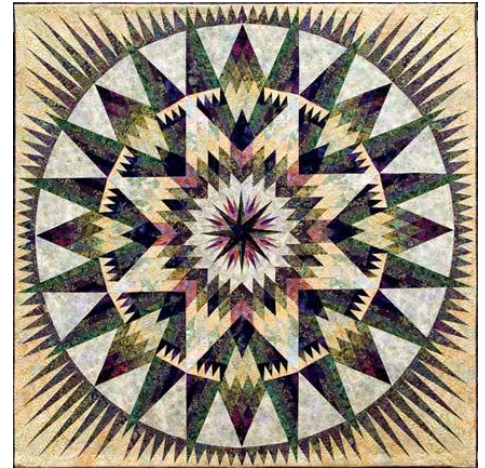

Color 4 3/8 yard

Color 5 ¼ yards

All three fabrics should be similar in color with the value changing slightly from light to medium light.. The texture should change slightly on each piece

Group 2

Color 2 1-1/2 yard

Color 3 1-5/8 yard

Color 16 1-3/8 yard

Color 17 1-3/8 yard

All four fabrics are medium tones, should be similar in color, texture and value

Group 3

Color 6 ¼ yard

Color 10 ½ yard

These two fabrics are mottle fabrics. They are very similar in color

Group 4

Color 7 ¾ yard

Color 8 1-1/4 yard

Color 9 ½ yard

Color 11 ½ yard

Color 12 1-1/2 yard

Color 13 1-3/4 yard

Color 14 2 yards

Color 15 1-3/8 yards

These fabrics graduate in value from medium to a very dark. With No. 11 being the darkest.

If you need any help with picking fabrics feel free to call and I will set up a time to meet with you to help you pick your fabric.